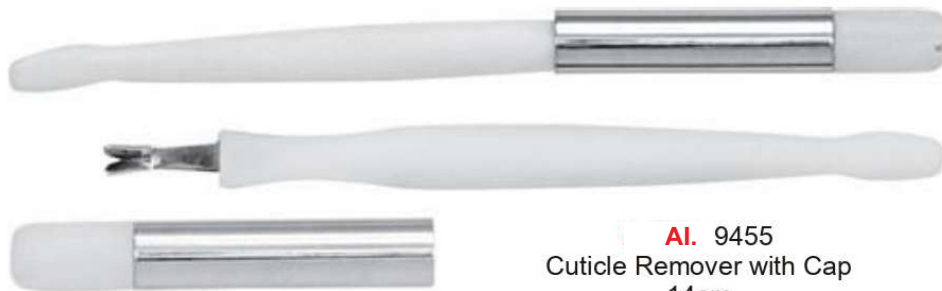

**AI. 9425**  
Nail File Stainless Steel  
10cm 13cm 15cm 18cm 20cm 23cm

**AI. 9430**  
Nail File with Cuticle Remover Stainless Steel  
11.5cm 14cm

**AI. 9435**  
Nail File Stainless Steel  
7cm 9cm 11cm 13cm 15cm 17cm

**AI. 9440**  
Nail File Stainless Steel  
7cm 9cm 11cm 13cm 15cm 17cm

**AI. 9445**  
Nail File Stainless Steel  
7cm 9cm 11cm 13cm 15cm 17cm

**AI. 9455**  
Cuticle Remover with Cap  
14cm

**AI. 9460**  
Cuticle Remover with Nail File  
13.5cm