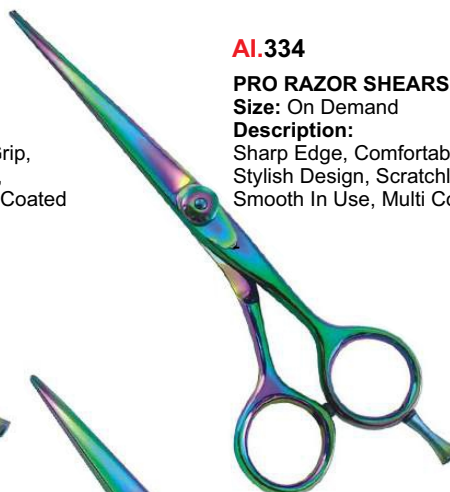

# BEAUTY INSTRUMENTS

**AI.333**

**PRO RAZOR SHEARS**

**Size:** On Demand

**Description:**

Sharp Edge, Comfortable Grip, Stylish Design, Scratchless, Smooth In Use, Multi Color Coated

**AI.334**

**PRO RAZOR SHEARS**