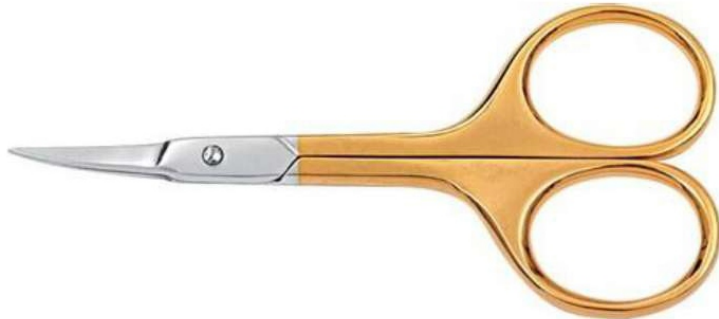

**AI. 5070**  
Nail Scissors Stainless Steel  
9cm STR/CVD

**AI. 5075**  
Cuticle Scissors Stainless Steel  
9cm STR/CVD

**AI. 5080**  
Nail Arrow Scissors Stainless Steel  
9cm STR/CVD

**AI. 5085**  
Nail Scissors Stainless Steel  
9cm STR/CVD