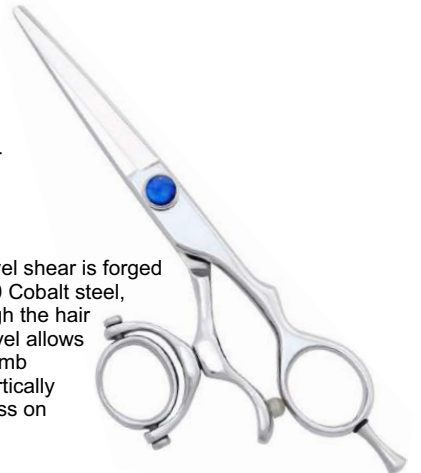

**AI.704**

**MASTER SHEARS**

**Color:** Silver

**Size:** On Demand

**Description:**

Murtal Master Double Swivel shear is forged from authentic Hitachi V-10 Cobalt steel, allowing you to slice through the hair effortlessly. The double swivel allows for a higher freedom of thumb movement, you can cut vertically or diagonally with less stress on the elbow and shoulder.