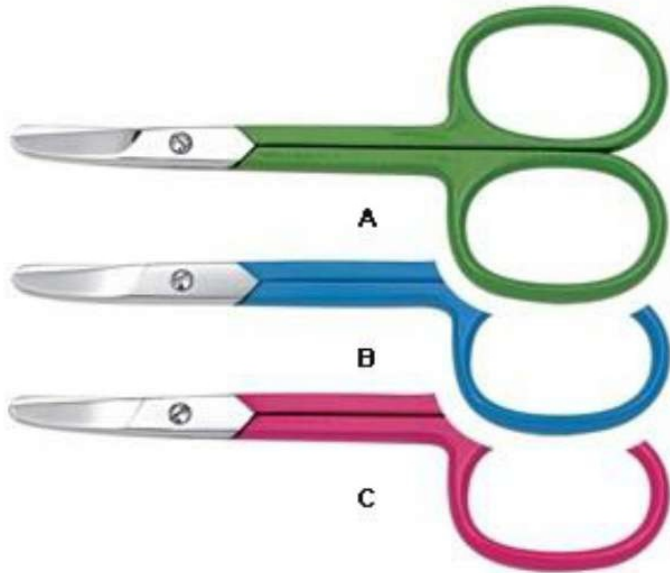

AI. 5125
Baby Scissor Stainless Steel
9cm STR/CVD